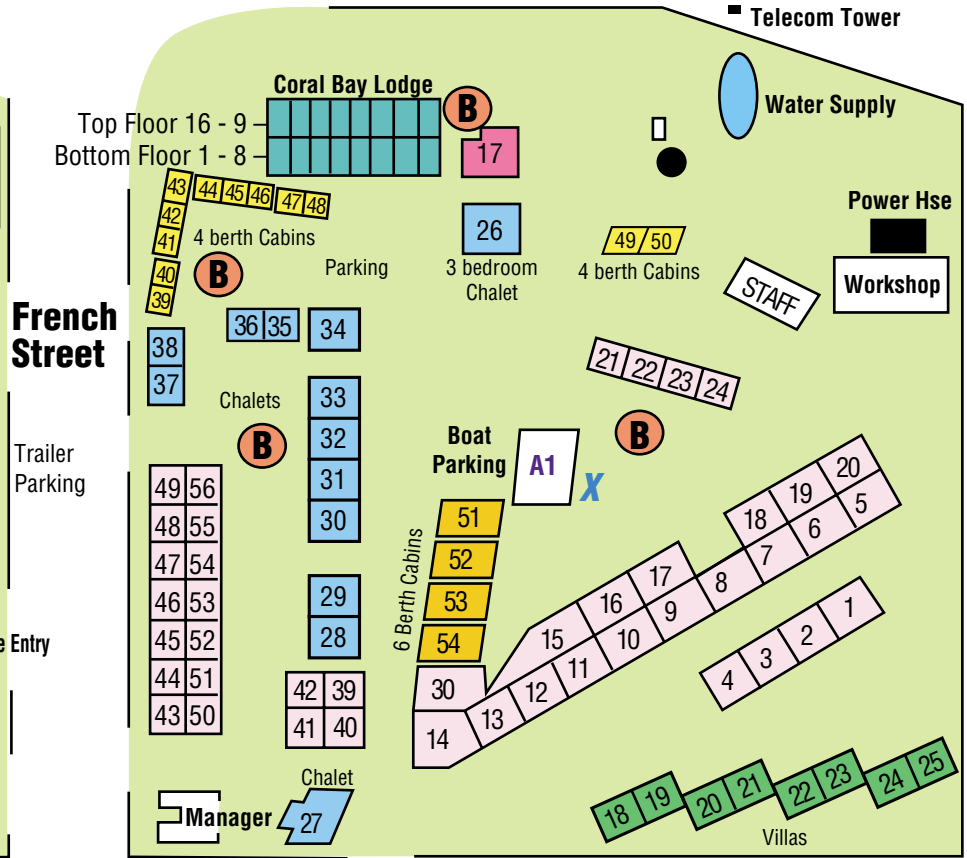

# Bayview Coral Bay, Caravan Park, Chalets, Cabins, Coral Bay Lodge

## Robinson Street

Backpacker/Accommodation

### CORAL BAY ARCADE

News Agent/Post Office • Nursing Post  
Internet Cafe • Supermarket • Bakery  
Dive Shop • Photographic Shop • Boutique

The Reef Cafe & Takeaways

**BAYVIEW RECEPTION**  
**YOU ARE HERE**

- KEY**
- Barbeque areas (B)
  - Ablution areas A1, A2, A3, A4 & A5
  - Villas (Green)
  - Lodge (Light Blue)
  - White House (Pink)
  - Chalets (Blue)
  - 6 Berth Cabins (Yellow)
  - 4 Berth Cabins (Light Yellow)
  - Powered Campsites (White)
  - Drinking Water (X)
  - Fish Cleaning Area (Fish icon)