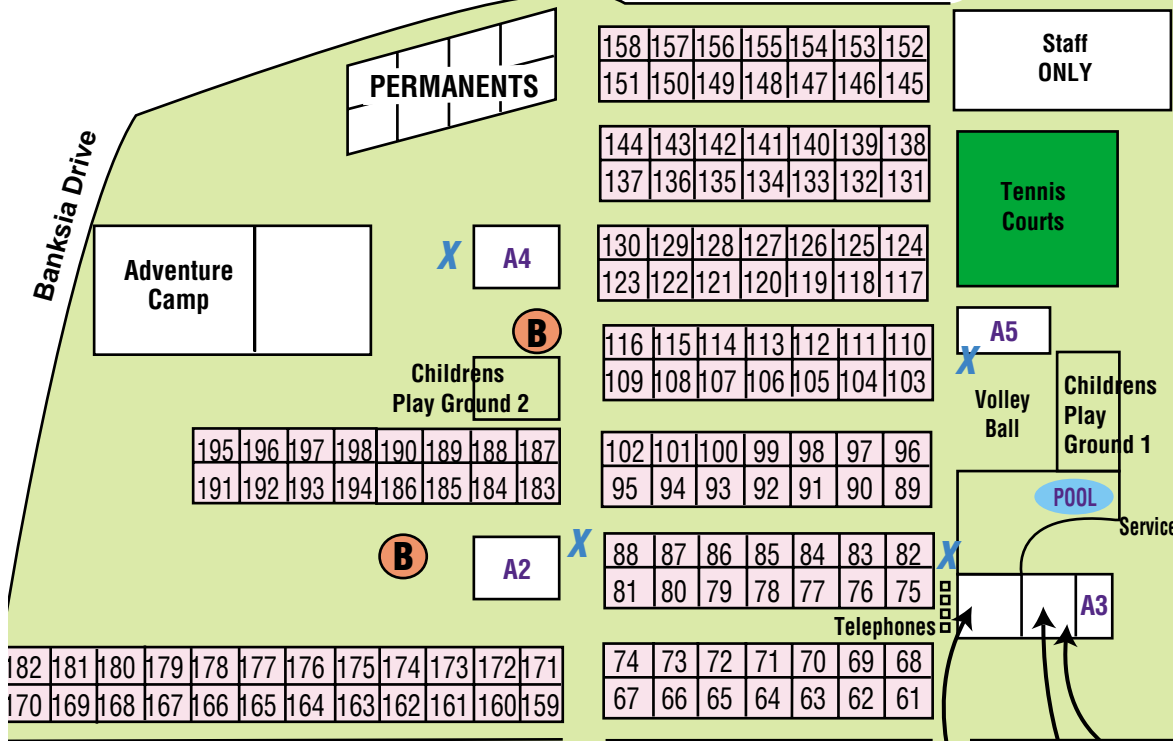

# Bayview Coral Bay, Caravan Park, Chalets, Cabins, Coral Bay Lodge

## Robinson Street

Backpacker/Accommodation

- KEY**
- Barbeque areas (B)
  - Ablution areas A1, A2, A3, A4 & A5
  - Villas (Green)
  - Lodge (Light Blue)
  - White House (Pink)
  - Chalets (Blue)
  - 6 Berth Cabins (Yellow)
  - 4 Berth Cabins (Light Yellow)
  - Powered Campsites (White)
  - Drinking Water (X)
  - Fish Cleaning Area (Fish icon)